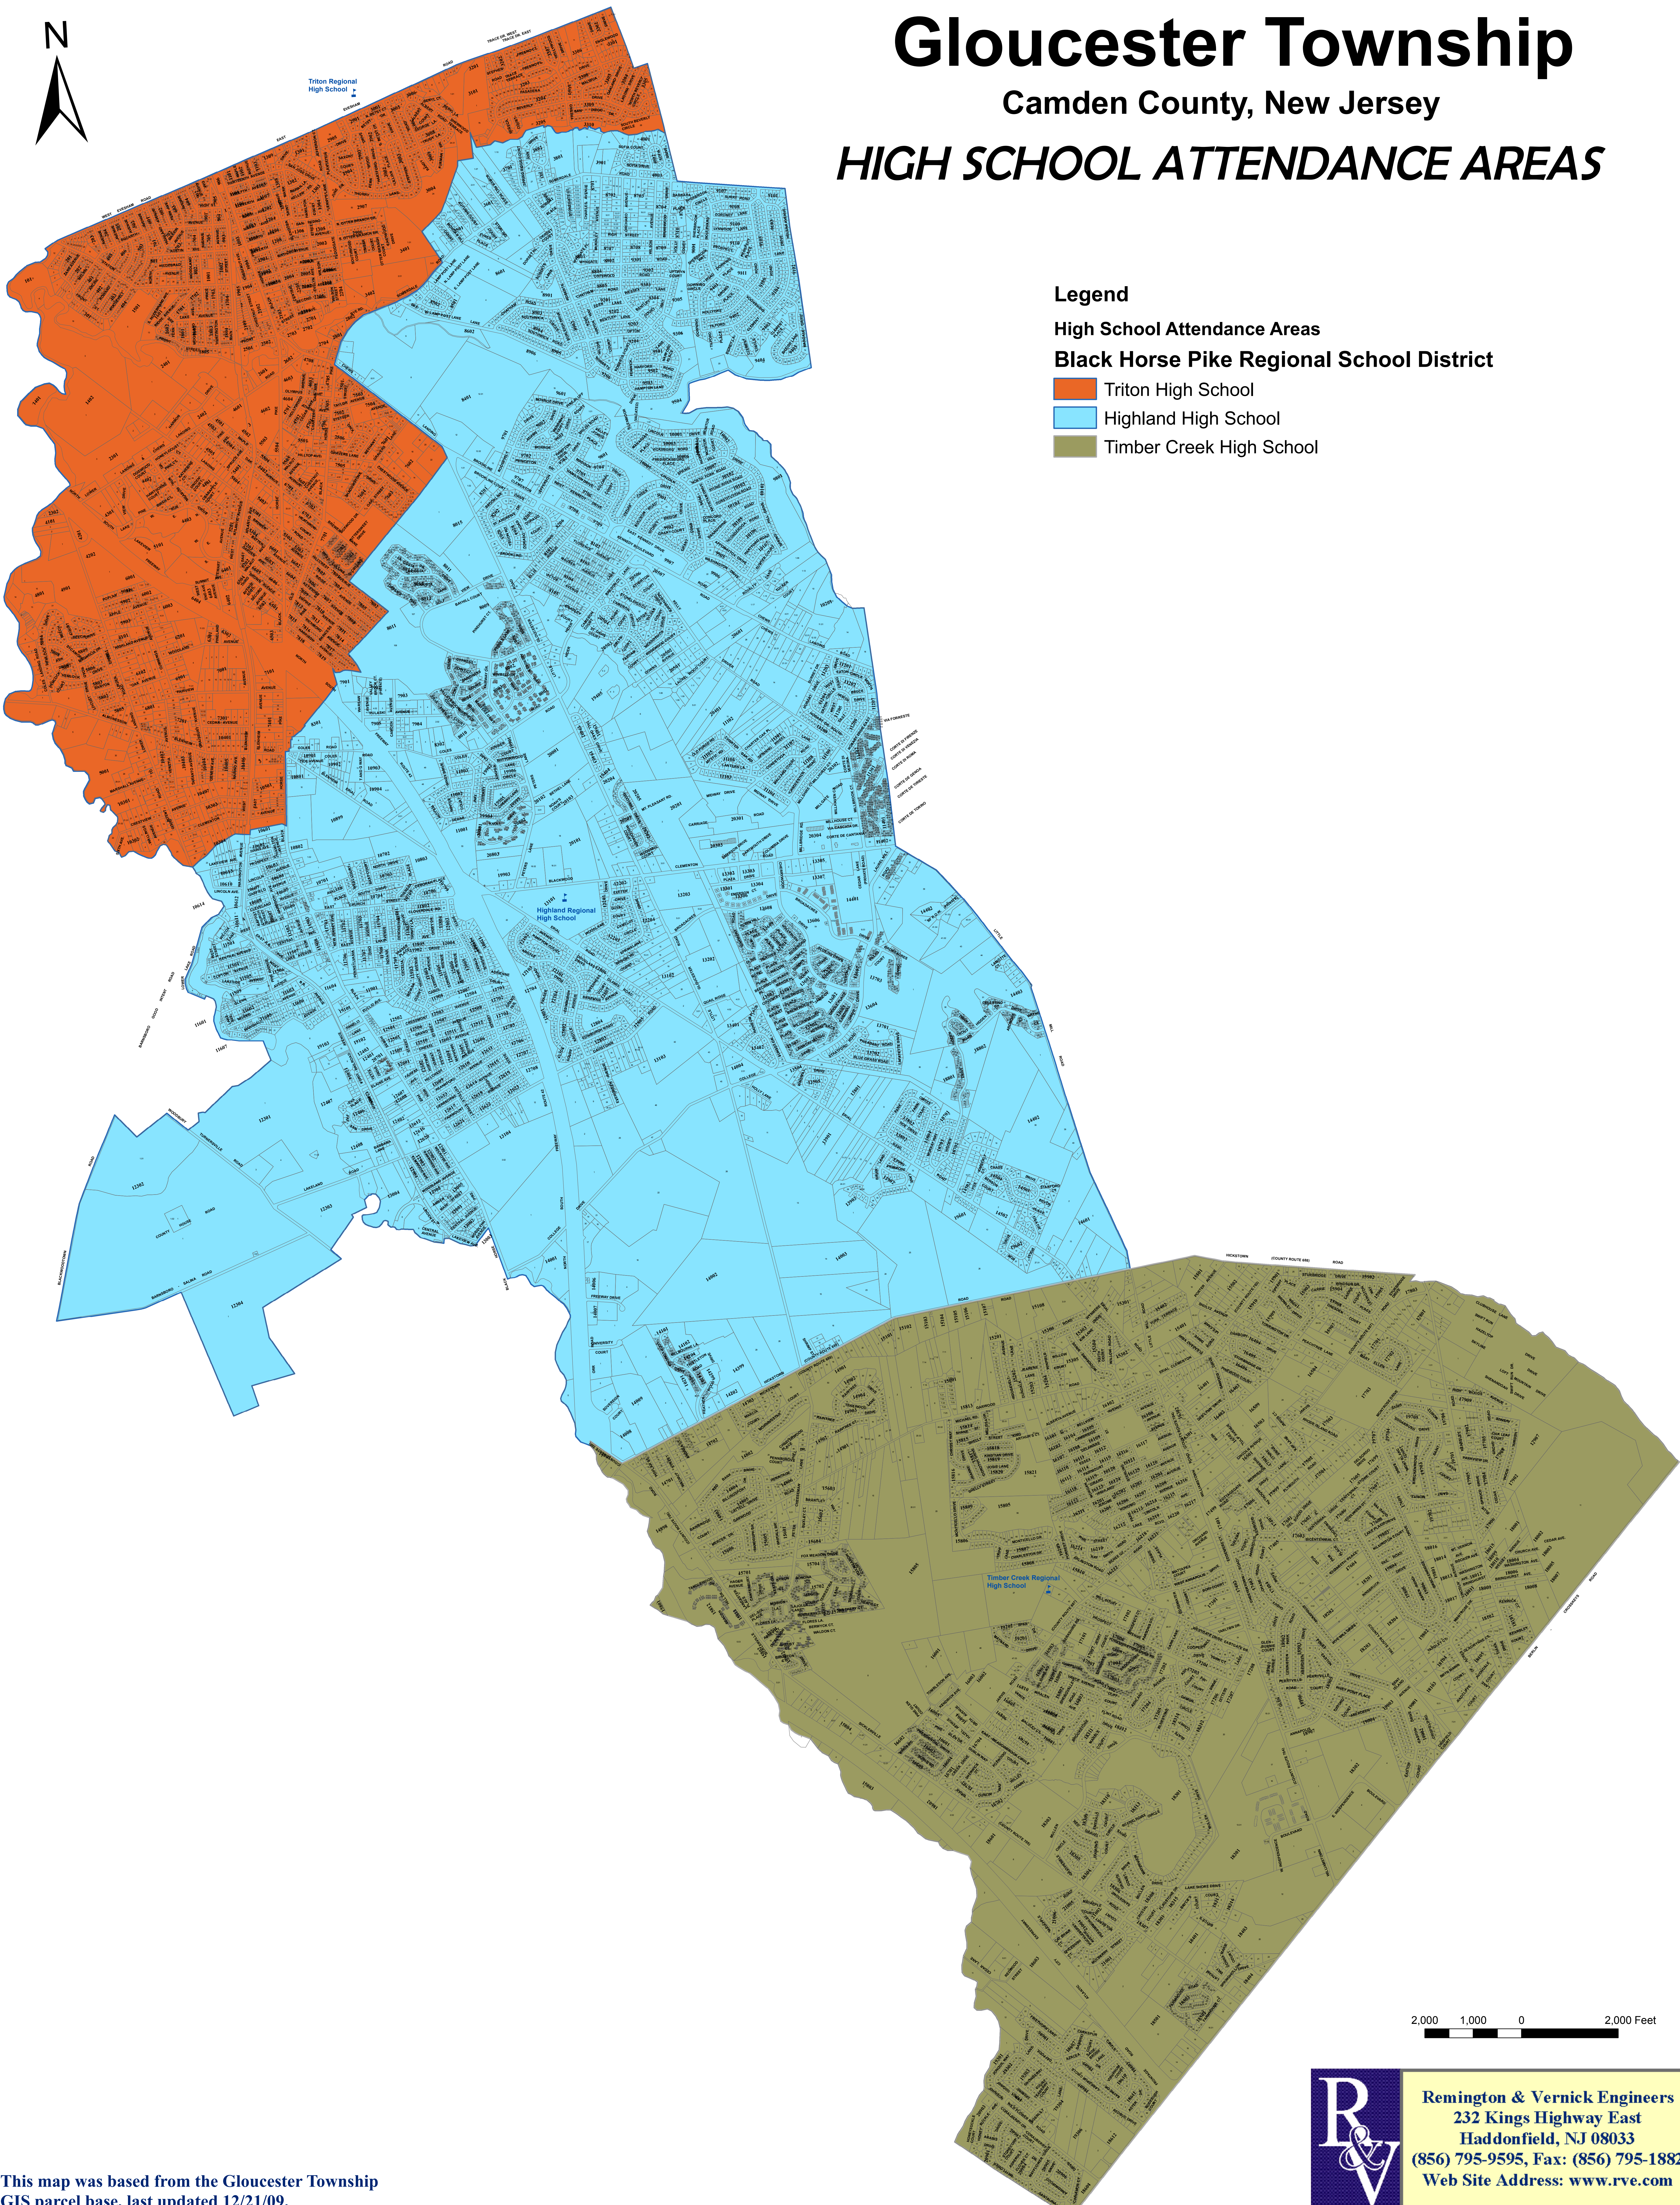

Gloucester Township

Camden County, New Jersey

HIGH SCHOOL ATTENDANCE AREAS

Legend

High School Attendance Areas

Black Horse Pike Regional School District

-  Triton High School
-  Highland High School
-  Timber Creek High School

2,000 1,000 0 2,000 Feet

This map was based from the Gloucester Township GIS parcel base, last updated 12/21/09.

Remington & Vernick Engineers
232 Kings Highway East
Haddonfield, NJ 08033
(856) 795-9595, Fax: (856) 795-1882
Web Site Address: www.rve.com